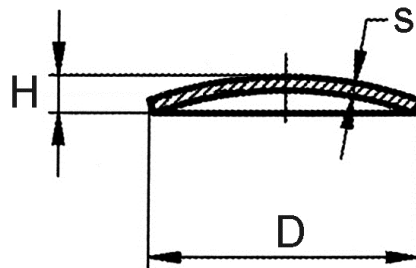

Shell, polished on one side

[short name: EDEL-SE*](#)

technical product sheet

D	s	H	kg	Art.-Nr.
33,7	2,0	6,0	0,015	EDEL-SE-033X20-1
42,4	2,0	7,0	0,026	EDEL-SE-042X20-1
48,3	2,0	8,0	0,330	EDEL-SE-048X20-1
139,7	2,5	21,0	0,330	EDEL-SE-139X25-1
168,3	4,0	27,0	0,000	EDEL-SE-168X40-1