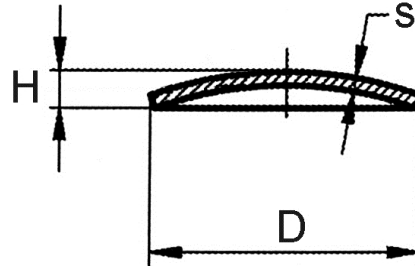

Shell, polished on one side

[short name: EDEL-SE*](#)

technical product sheet

D	s	H	kg	Art.-Nr.
33,7	2,0	6,0	0,015	EDEL-SE-033X20-1
42,4	2,0	7,0	0,026	EDEL-SE-042X20-1
48,3	2,0	8,0	0,330	EDEL-SE-048X20-1
139,7	2,5	21,0	0,330	EDEL-SE-139X25-1
168,3	4,0	27,0	0,000	EDEL-SE-168X40-1

available material: 1.4301

Systems > railing construction > tube caps > disks