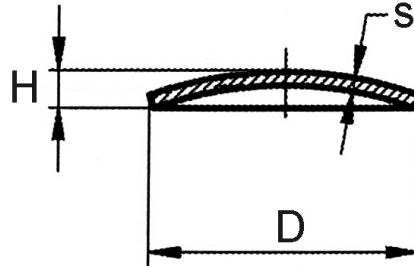

Shell, polished on one side

[short name: EDEL-SE*](#)

technical product sheet

D	s	H	kg	Art.-Nr.
33,7	2,0	6,0	0,015	EDEL-SE-033X20-1
42,4	2,0	7,0	0,026	EDEL-SE-042X20-1
48,3	2,0	8,0	0,330	EDEL-SE-048X20-1
139,7	2,5	21,0	0,330	EDEL-SE-139X25-1