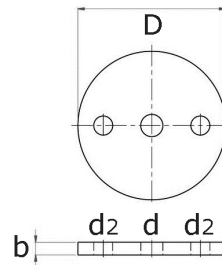

Round blank with 2 outer holes  
ground on one side

[short name: EDEL.RDM2\\*](#)

#### technical product sheet

D	b	d	d2	kg	Art.-Nr.
70	6,0	12,5	11,0	0,223	EDEL-RD070X06M2X11
80	6,0	12,5	11,0	0,224	EDEL-RD080X06M2X11
100	6,0	12,5	11,0	0,370	EDEL-RD100X06M2X11
120	6,0	12,5	11,0	0,391	EDEL-RD120X06M2X11