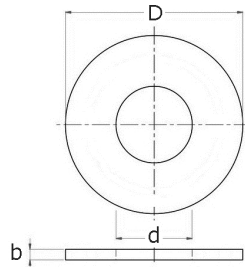

Round blank with middle hole
ground on one side

[short name: EDEL.RDM*](#)

technical product sheet

D	b	d	Art.-Nr.
80	6,0	34,0	EDEL-RD080X06M34
100	6,0	34,0	EDEL-RD100X06M34
100	6,0	42,8	EDEL-RD100X06M42

available material: ask