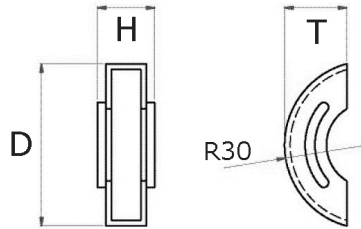

side parts for glass chclamps

[short name: GKS*](#)

>hecoNNECT railing-
construction system<

[technical product sheet](#)

Typ	D	H	T	Art.-Nr.
17	58	20,5	22	EDEL-GKS00T17S

available material: ask

Systems > railing construction > glass panel clamps > round > side parts