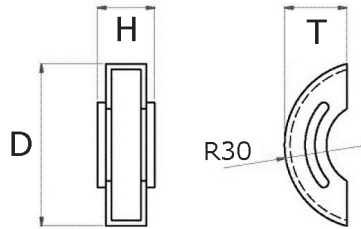

side parts for glass clamps

[short name: GKS*](#)

>hecoNNECT railing-
construction system<

[technical product sheet](#)

Typ	D	H	T	Art.-Nr.
17	58	20,5	22	EDEL-GKS00T17S

available material: ask

Systems > railing construction > glass panel clamps > round > side parts