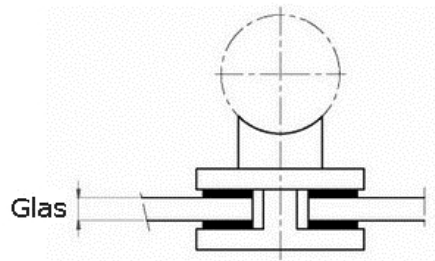

inserts for round glass clamp

[short name: GU17\\*](#)

(Set consisting of 2 pcs.)

>hecoNNECT railing-  
construction system<

[technical product sheet](#)

Typ	Glas	Art.-Nr.
17	ESG 8,0	EDEL-GU080T17
17	VSG 8,76	EDEL-GU08VT17
17	ESG 10,0	EDEL-GU100T17
17	VSG 10,76	EDEL-GU10VT17
17	ESG 12,0	EDEL-GU120T17
17	VSG 12,76	EDEL-GU12VT17

available material: ask

Systems > railing construction > glass panel clamps > round > rubber inserts