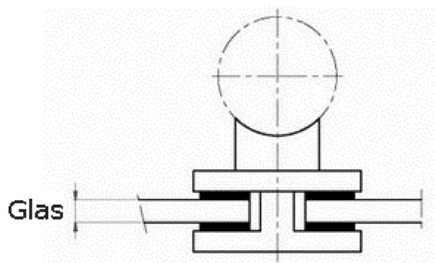

inserts for round glass clamp

[short name: GU17\\*](#)

(Set consisting of 2 pcs.)

>hecoNNECT railing-  
construction system<

[technical product sheet](#)

Typ	Glas	Art.-Nr.
17	ESG 8,0	EDEL-GU080T17
17	VSG 8,76	EDEL-GU08VT17
17	ESG 10,0	EDEL-GU100T17
17	VSG 10,76	EDEL-GU10VT17
17	ESG 12,0	EDEL-GU120T17
17	VSG 12,76	EDEL-GU12VT17

available material: ask

Systems > railing construction > glass panel clamps > round > rubber inserts