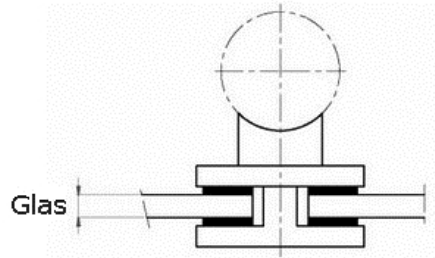

inserts for round glass clamp

[short name: GU17\\*](#)

(Set consisting of 2 pcs.)

>hecoNNECT railing-  
construction system<

[technical product sheet](#)

Typ	Glas	Art.-Nr.
17	ESG 8,0	EDEL-GU080T17
17	VSG 8,76	EDEL-GU08VT17
17	ESG 10,0	EDEL-GU100T17
17	VSG 10,76	EDEL-GU10VT17
17	ESG 12,0	EDEL-GU120T17
17	VSG 12,76	EDEL-GU12VT17

available material: ask

Systems > railing construction > glass panel clamps > round > rubber inserts