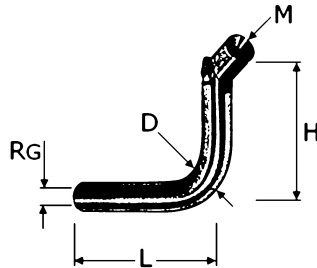

Bow with joint

2 x inner thread

>hecoNNECT railing -
construction system<

[short name: EDEL.BÜG*](#)

technical product sheet

Typ	RG	M	D	H	L	Art.-Nr.
für Ronde Ø58x4	M 6	6	12	75	75	EDEL-BÜ6G
für Ronde Ø70x5	M 8	8	14	75	75	EDEL-BÜ8G

available material: ask

Systems > railing construction > handrail brackets and supports > individual parts > shackles > with joint