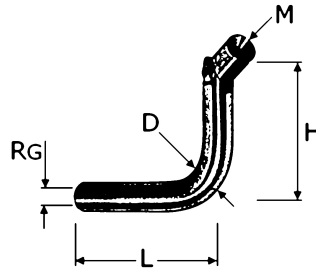

Bow with joint

2 x inner thread

>hecoNNECT railing -
construction system<

[short name: EDEL-BÜG*](#)

technical product sheet

Typ	RG	M	D	H	L	Art.-Nr.
für Ronde Ø58x4	M 6	6	12	75	75	EDEL-BÜ6G
für Ronde Ø70x5	M 8	8	14	75	75	EDEL-BÜ8G

available material: ask

Systems > railing construction > handrail brackets and supports > individual parts > shackles > with joint