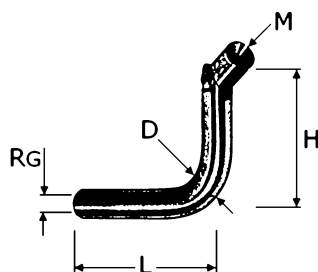

Bow with joint

2 x inner thread

>hecoNNECT railing -
construction system<

[short name: EDEL.BÜG*](#)

technical product sheet

Typ	RG	M	D	H	L	Art.-Nr.
für Ronde Ø58x4	M 6	6	12	75	75	EDEL-BÜ6G
für Ronde Ø70x5	M 8	8	14	75	75	EDEL-BÜ8G

available material: ask

Systems > railing construction > handrail brackets and supports > individual parts > shackles > with joint