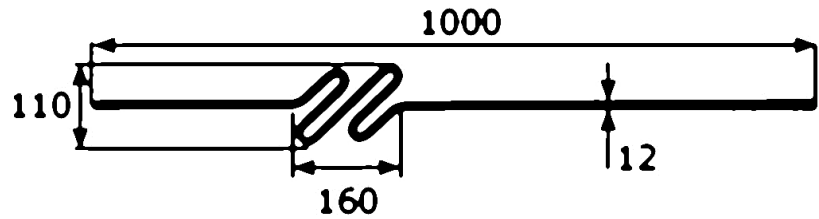

Design rod, type 8

[short name: DS08\\*](#)

>hecoNNECT Geländerbausystem<

[technical product sheet](#)

d	L	Art.-Nr.
12	1000	EDEL-DS08

available material: ask

Systems > railing construction > more > posts and rods > design rods > type 8

full description: Design rod, type 8  
>hecoNNECT Geländerbausystem<