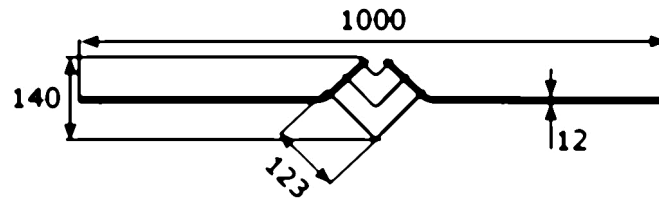

Design rod, type 11

[short name: DS11\\*](#)

>hecoNNECT Geländerbausystem<

[technical product sheet](#)

d	L	Art.-Nr.
12	1000	EDEL-DS11

available material: ask

Systems > railing construction > more > posts and rods > design rods > type 11

full description: Design rod, type 11  
>hecoNNECT Geländerbausystem<