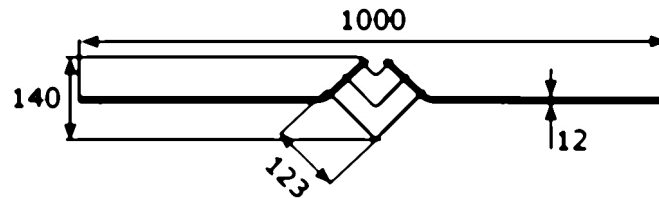

Design rod, type 11

[short name: DS11*](#)

>hecoNNECT Geländerbausystem<

[technical product sheet](#)

| d | L | Art.-Nr. |
|----|------|-----------|
| 12 | 1000 | EDEL-DS11 |

available material: ask

Systems > railing construction > more > posts and rods > design rods > type 11

full description: Design rod, type 11
>hecoNNECT Geländerbausystem<