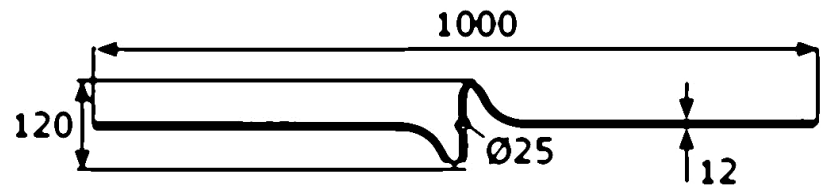

Design rod, type 12

[short name: DS12*](#)

>hecoNNECT Geländerbausystem<

[technical product sheet](#)

d	L	Art.-Nr.
12	1000	EDEL-DS12

available material: ask

Systems > railing construction > more > posts and rods > design rods > type 12

full description: Design rod, type 12
>hecoNNECT Geländerbausystem<