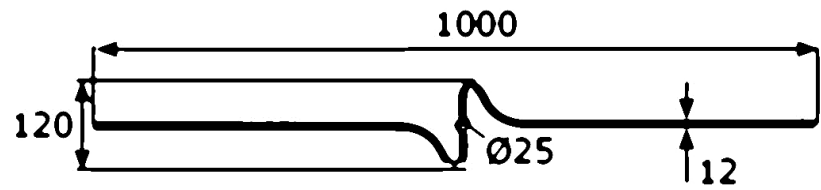

Design rod, type 12

[short name: DS12\\*](#)

>hecoNNECT Geländerbausystem<

[technical product sheet](#)

d	L	Art.-Nr.
12	1000	EDEL-DS12

available material: ask

Systems > railing construction > more > posts and rods > design rods > type 12

full description: Design rod, type 12  
>hecoNNECT Geländerbausystem<