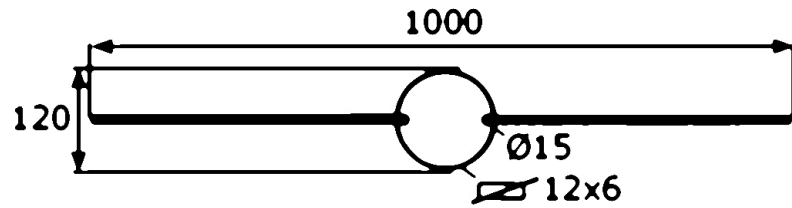

Design rod, type 13

[short name: DS13*](#)

>hecoNNECT Geländerbausystem<

[technical product sheet](#)

d	L	Art.-Nr.
12	1000	EDEL-DS13

available material: ask

Systems > railing construction > more > posts and rods > design rods > type 13

full description: Design rod, type 13
>hecoNNECT Geländerbausystem<