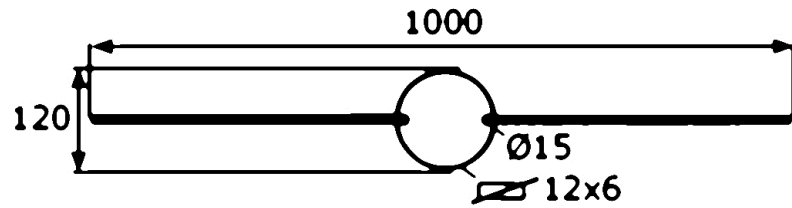

Design rod, type 13

[short name: DS13\\*](#)

>hecoNNECT Geländerbausystem<

[technical product sheet](#)

d	L	Art.-Nr.
12	1000	EDEL-DS13

available material: ask

Systems > railing construction > more > posts and rods > design rods > type 13

full description: Design rod, type 13  
>hecoNNECT Geländerbausystem<