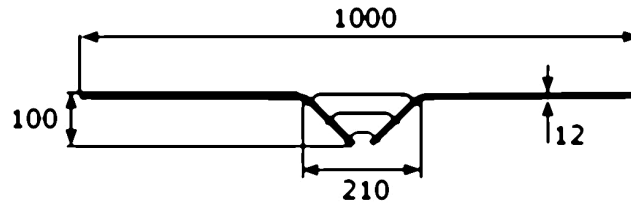

Design rod, type 14

[short name: DS14\\*](#)

>hecoNNECT Geländerbausystem<

[technical product sheet](#)

d	L	Art.-Nr.
12	1000	EDEL-DS14

available material: ask

Systems > railing construction > more > posts and rods > design rods > type 14

full description: Design rod, type 14  
>hecoNNECT Geländerbausystem<