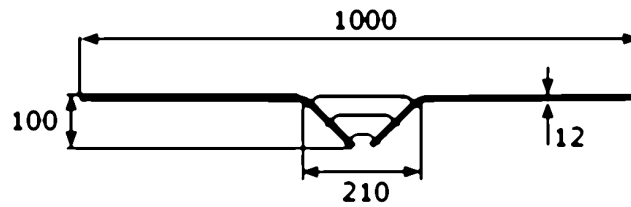

Design rod, type 14

[short name: DS14\\*](#)

>hecoNNECT Geländerbausystem<

[technical product sheet](#)

d	L	Art.-Nr.
12	1000	EDEL-DS14

available material: ask

Systems > railing construction > more > posts and rods > design rods > type 14

full description: Design rod, type 14  
>hecoNNECT Geländerbausystem<