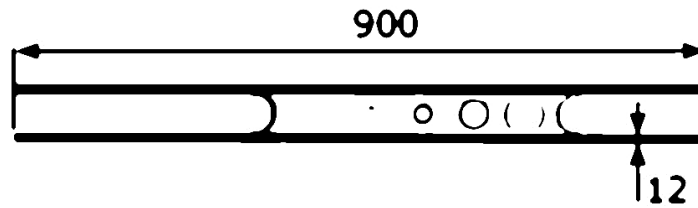

Design rod, type 15

[short name: DS15\\*](#)

>hecoNNECT Geländerbausystem<

[technical product sheet](#)

d	L	Art.-Nr.
12	900	EDEL-DS15

available material: ask

Systems > railing construction > more > posts and rods > design rods > type 15

full description: Design rod, type 15  
>hecoNNECT Geländerbausystem<