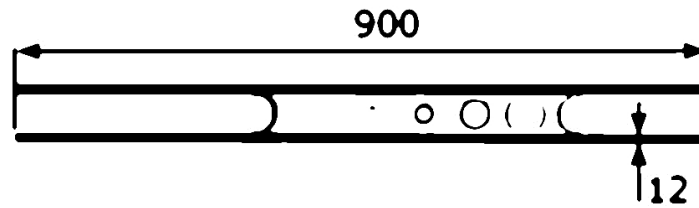

Design rod, type 15

[short name: DS15*](#)

>hecoNNECT Geländerbausystem<

[technical product sheet](#)

d	L	Art.-Nr.
12	900	EDEL-DS15

available material: ask

Systems > railing construction > more > posts and rods > design rods > type 15

full description: Design rod, type 15
>hecoNNECT Geländerbausystem<