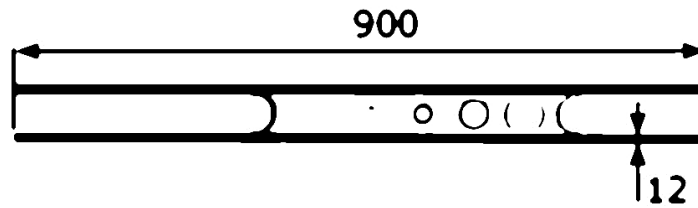

Design rod, type 15

[short name: DS15*](#)

>hecoNNECT Geländerbausystem<

[technical product sheet](#)

d	L	Art.-Nr.
12	900	EDEL-DS15

available material: ask

Systems > railing construction > more > posts and rods > design rods > type 15

full description: Design rod, type 15
>hecoNNECT Geländerbausystem<