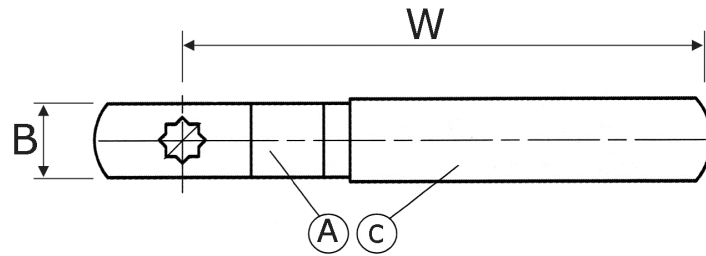

handle  
for multi-way ball valve

[short name: 4WET- -G\\*](#)

[technical product sheet](#)

Zoll	Ausf	W	B	S	c	Art.-Nr.
DN 1/4" - 1/2"	mit Schließblase	190	21	3,0	blau	4WET-012-G

available material: ask

Industrial valves > ball valves > threaded ends > 4-way > individual parts > handles