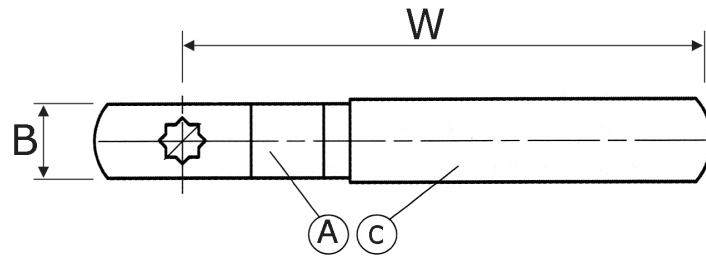

handle  
for multi-way ball valve

[short name: 4WET- -G\\*](#)

[technical product sheet](#)

Zoll	Ausf	W	B	S	c	Art.-Nr.
DN 1/4" - 1/2"	mit Schließlasche	190	21	3,0	blau	4WET-012-G

available material: ask

Industrial valves > ball valves > threaded ends > 4-way > individual parts > handles