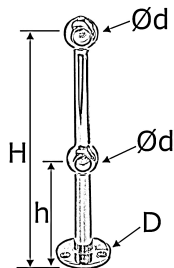

Double end support

[short name: EDEL\\*](#)

[technical product sheet](#)

d	H	h	D	Art.-Nr.
10	140	66	35	EDEL-70314

available material: ask

Systems > railing construction > more > counter construction > Double end support