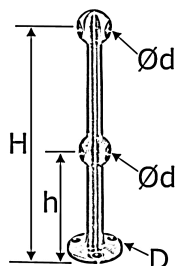

Double end support, 45°

[short name: EDEL\\*](#)

[technical product sheet](#)

Abmessung	kg	Art.-Nr.
-----------	----	----------

available material: ask

Systems > railing construction > more > counter construction > Double end support, 45°