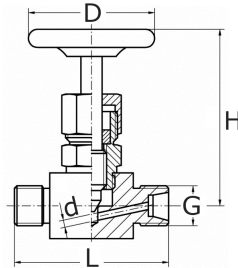

needle valve, M/M
with hand wheel
made of pressed material

[short name: NV.AA*](#)

technical product sheet

G	d	L	H	V	D	PN	Art.-Nr.
1"	12	100	110	45	90	200	NV-100-0AA

available material: ask

Industrial valves > globe valves > needle valves > M/M, hand wheel