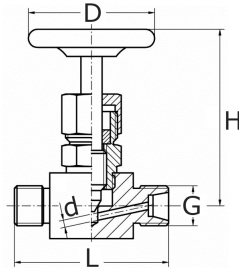

needle valve, M/M
with hand wheel
made of pressed material

[short name: NV.AA*](#)

technical product sheet

G	d	L	H	V	D	PN	Art.-Nr.
1"	12	100	110	45	90	200	NV-100-0AA

available material: ask

Industrial valves > globe valves > needle valves > M/M, hand wheel