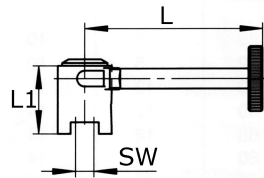

handle for butterfly valve

[short name: 658\\*](#)

no. 658

## technical product sheet

DN	L	L1	SW	kg	Art.-Nr.
25 - 65	20	20,0	9,5	0,590	GL-658-065
80 -100	145	32,0	9,5	0,000	GL-658-100
125-150		32,5	14,0	0,959	GL-658-125

available material: ask

Beverage fittings &gt; valves &amp; cocks &gt; butterfly valves &gt; manual &gt; accessories &gt; handles