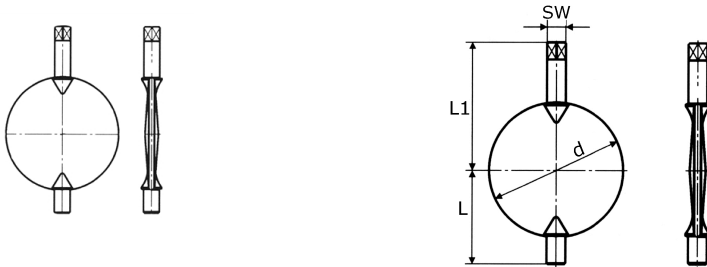

butterfly disc

[short name: 610\\*](#)

no. 610

## technical product sheet

| DN  | d   | L     | L1    | SW   | kg    | Art.-Nr.   |
|-----|-----|-------|-------|------|-------|------------|
| 25  | 26  | 24,0  | 57,0  | 9,5  | 0,000 | GL-610-025 |
| 32  | 32  | 27,0  | 60,0  | 9,5  | 0,000 | GL-610-032 |
| 40  | 38  | 33,0  | 62,0  | 9,5  | 0,000 | GL-610-040 |
| 50  | 50  | 44,0  | 68,0  | 9,5  | 0,156 | GL-610-050 |
| 65  | 66  | 52,0  | 77,0  | 9,5  | 0,257 | GL-610-065 |
| 80  | 81  | 60,5  | 84,5  | 9,5  | 0,600 | GL-610-080 |
| 100 | 100 | 70,0  | 95,0  | 9,5  | 0,650 | GL-610-100 |
| 125 | 125 | 98,0  | 116,0 | 14,0 | 0,000 | GL-610-125 |
| 150 | 150 | 113,0 | 133,0 | 14,0 | 0,000 | GL-610-150 |