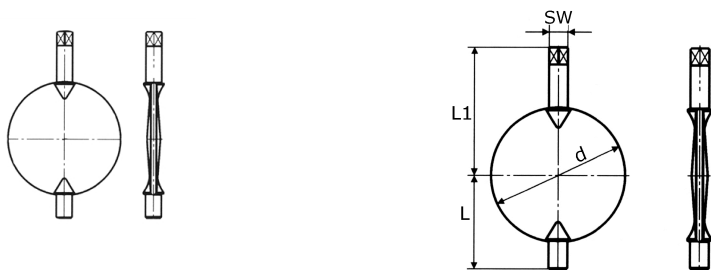

butterfly disc

[short name: 610\\*](#)

no. 610

### technical product sheet

DN	d	L	L1	SW	kg	Art.-Nr.
25	26	24,0	57,0	9,5	0,000	GL-610-025
32	32	27,0	60,0	9,5	0,000	GL-610-032
40	38	33,0	62,0	9,5	0,000	GL-610-040
50	50	44,0	68,0	9,5	0,156	GL-610-050
65	66	52,0	77,0	9,5	0,257	GL-610-065
80	81	60,5	84,5	9,5	0,600	GL-610-080
100	100	70,0	95,0	9,5	0,650	GL-610-100
125	125	98,0	116,0	14,0	0,000	GL-610-125
150	150	113,0	133,0	14,0	0,000	GL-610-150