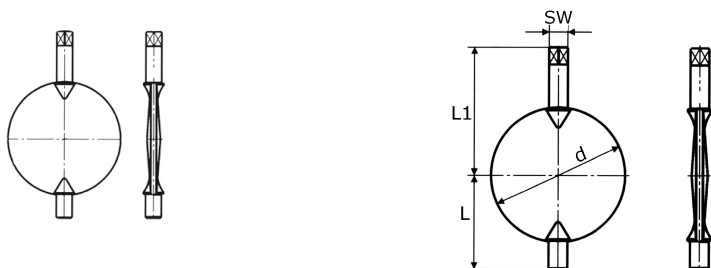

butterfly disc

[short name: 610\\*](#)

no. 610

## technical product sheet

DN	d	L	L1	SW	kg	Art.-Nr.
25	26	24,0	57,0	9,5	0,000	GL-610-025
32	32	27,0	60,0	9,5	0,000	GL-610-032
40	38	33,0	62,0	9,5	0,000	GL-610-040
50	50	44,0	68,0	9,5	0,156	GL-610-050
65	66	52,0	77,0	9,5	0,257	GL-610-065
80	81	60,5	84,5	9,5	0,600	GL-610-080
100	100	70,0	95,0	9,5	0,650	GL-610-100
125	125	98,0	116,0	14,0	0,000	GL-610-125
150	150	113,0	133,0	14,0	0,000	GL-610-150