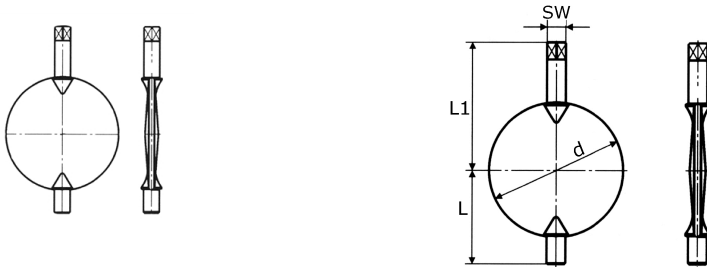

butterfly disc

[short name: 610*](#)

no. 610

technical product sheet

DN	d	L	L1	SW	kg	Art.-Nr.
25	26	24,0	57,0	9,5	0,000	GL-610-025
32	32	27,0	60,0	9,5	0,000	GL-610-032
40	38	33,0	62,0	9,5	0,000	GL-610-040
50	50	44,0	68,0	9,5	0,156	GL-610-050
65	66	52,0	77,0	9,5	0,257	GL-610-065
80	81	60,5	84,5	9,5	0,600	GL-610-080
100	100	70,0	95,0	9,5	0,650	GL-610-100
125	125	98,0	116,0	14,0	0,000	GL-610-125
150	150	113,0	133,0	14,0	0,000	GL-610-150