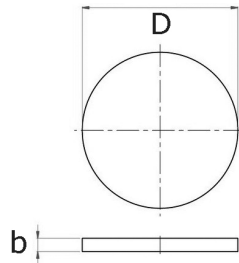

Round blank, without hole  
polished on one side

[short name: EDEL.RD\\*](#)

### technical product sheet

D	b	K	Art.-Nr.
30	4,0	240	EDEL-RD030X04K240
33	4,0	240	EDEL-RD033X04K240
35	4,0	240	EDEL-RD035X04K240
40	4,0	240	EDEL-RD040X04K240
42	4,0	240	EDEL-RD042X04K240
45	4,0	240	EDEL-RD045X40K240
48	4,0	240	EDEL-RD048X04K240
50	4,0	240	EDEL-RD050X04K240
52	4,0	240	EDEL-RD052X40K240
60	4,0	240	EDEL-RD060X04K240
70	6,0	240	EDEL-RD070X06K240
80	6,0	240	EDEL-RD080X06K240
100	6,0	240	EDEL-RD100X06K240
120	6,0	240	EDEL-RD120X06K240
140	6,0	240	EDEL-RD140X06K240
150	6,0	240	EDEL-RD150X06K240