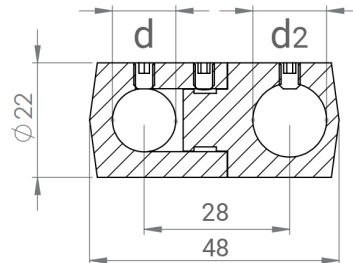

Crossbar holder, rotatable
>hecoNNECT railing
construction system<

[short name: QH2*](#)

technical product sheet

D	d	d2	Art.-Nr.
22	12,2	10,2	EDEL-QH212-10
22	12,2	12,2	EDEL-QH212-12
22	12,2	14,2	EDEL-QH212-14
22	14,2	14,2	EDEL-QH214-14

available material: ask

Systems > railing construction > crossbar/sheet holders > other > infinitely rotatable

hecoNNECT railing construction system

Crossbar holder continuous rotary, with headless screw