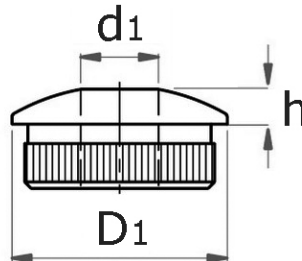

Plugs, convex, with hole

[short name: EDEL.ST.G12*](#)

pocket design

>hecoNNECT Geländerbausystem<

technical product sheet

D1	s	d1	h	Art.-Nr.
33,7	2,0	12,1	7,0	EDEL-ST033X20G12
42,4	2,0	12,1	8,0	EDEL-ST042X20G12
48,3	2,0	12,1	10,0	EDEL-ST048X20G12

available material: ask

Systems > railing construction > tube caps > convex, with hole

full description:

Plugs, convex, with hole
pocket design
>hecoNNECT Geländerbausystem<