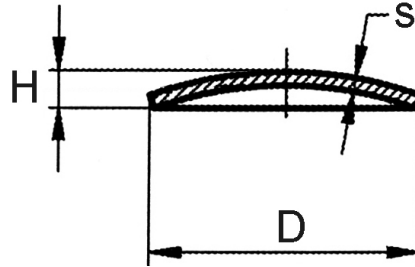

Shell, polished on one side

[short name: EDEL-SE*](#)

technical product sheet

D	s	H	kg	Art.-Nr.
33,7	2,0	6,0	0,015	EDEL-SE-033X20-1
42,4	2,0	7,0	0,026	EDEL-SE-042X20-1
48,3	2,0	8,0	0,330	EDEL-SE-048X20-1
139,7	2,5	21,0	0,330	EDEL-SE-139X25-1
168,3	4,0	27,0	0,000	EDEL-SE-168X40-1