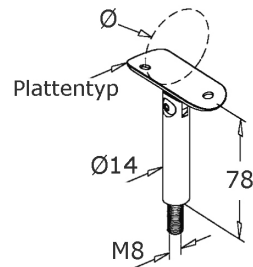

Hinge pin with mounting plate

[short name: SGP*](#)

>hecoNNECT railing-
construction system<

technical product sheet

Typ	H	d	RG	Art.-Nr.
für Rundrohr Ø 42,4	78	14	M 8	EDEL-SGP042
für Rundrohr Ø 33,7	78	14	M 8	EDEL-SGP033
Platte flach	78	14	M 8	EDEL-SGP000

available material: ask

Systems > railing construction > handrail brackets and supports > supports > Prefabricated parts > pins with plate > with joint