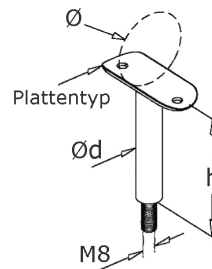

Pin with mounting plate
>hecoNNECT railing-
construction system<

[short name: EDEL.HS*](#)

technical product sheet

Typ	h	d	M	Art.-Nr.
für Rundrohr \varnothing 42,4	78	14	8	EDEL-HSP042
für Rundrohr \varnothing 33,7	78	14	8	EDEL-HSP033
Platte flach	78	14	8	EDEL-HSP000

available material: ask

Systems > railing construction > handrail brackets and supports > supports > Prefabricated parts > pins with plate > straight