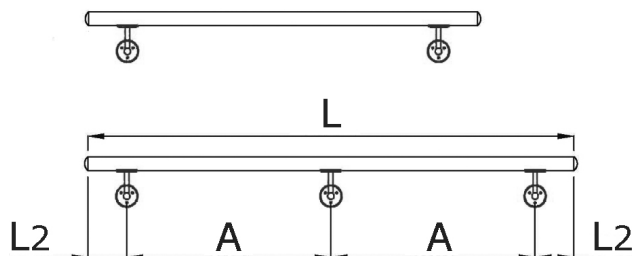

Handrail
ready for installation

[short name: EDEL-FH*](#)

technical product sheet

Rohr	Ausf	L	L2	A	kg	Art.-Nr.
Ø 42,4 x 2,0	2 Handlaufhalter	1000	120		2,600	EDEL-FH1000
Ø 42,4 x 2,0	2 Handlaufhalter	1200	120		3,000	EDEL-FH1200
Ø 42,4 x 2,0	3 Handlaufhalter	1500	120	630	3,850	EDEL-FH1500
Ø 42,4 x 2,0	3 Handlaufhalter	1800	150	750	4,450	EDEL-FH1800
Ø 42,4 x 2,0	3 Handlaufhalter	2000	150	850	4,850	EDEL-FH2000

available material: ask

Systems > railing construction > handrail brackets and supports > individual parts > handrails ready for use

full description: Handrail
ready for installation

Glass or sheet metal thicknesses

Type 14

Single-pane safety glass*	Laminated safety glass**
8.0 mm	8.76 mm
10.0 mm	9.52 mm
12.0 mm	10.76 mm
	11.52 mm
	12.76 mm

Type 15

Single-pane safety glass*	Laminated safety glass**
8.0 mm	8.76 mm
10.0 mm	9.52 mm
12.0 mm	10.76 mm
	11.52 mm
	12.76 mm
	13.52 mm
	16.76 mm
	17.52 mm

* = Single-pane safety glass; ** = Laminated safety glass

Version and area of application

Material	Surface	Inside	Outside
V4A (AISI 316)	ground	X	X

Scope of delivery

incl.:

Mounting screw M8 x 20

2 Clamping screw M6 x 15