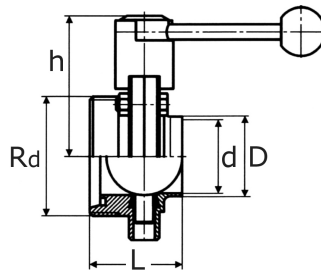

butterfly valve M-BW

[short name: 652*](#)

no. 652

technical product sheet

DN	D	d	Rd	L	h	Art.-Nr.
25	29	26	52x1/6"	52	81	GL-652-025
32	35	32	58x1/6"	53	84	GL-652-032
40	41	38	65x1/6"	61	86	GL-652-040
50	53	50	78x1/6"	61	92	GL-652-050
65	70	66	95x1/6"	63	101	GL-652-065
80	85	81	110x1/4"	80	114	GL-652-080
100	104	100	130x1/4"	84	124	GL-652-100
125	129	125	160x1/4"	112	143	GL-652-125
150	154	150	190x1/4"	101	160	GL-652-150

available material: ask

Beverage fittings > valves & cocks > butterfly valves > manual > M - BW

Control elements

No. 620 - Pull handle; optional 360° circuit no. 620-51

No. 661 - Pliers handle with locking disc 360° made of stainless steel

No. 677 - Pneumatic actuator, air-air

No. 678 - Pneumatic actuator, air-spring

Parts list

No.	Designation	Material
1	Liner	self-lubricating
2	Butterfly valve	Stainless steel
3	Seal	EPDM; optional silicone or Viton
4	Main body	Stainless steel