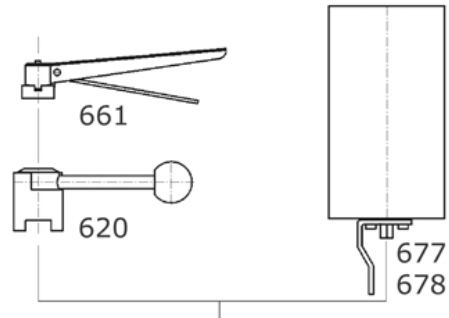

butterfly valve M-BW

[short name: 652*](#)

no. 652

technical product sheet

DN	D	d	Rd	L	h	Art.-Nr.
25	29	26	52x1/6"	52	81	GL-652-025
32	35	32	58x1/6"	53	84	GL-652-032
40	41	38	65x1/6"	61	86	GL-652-040
50	53	50	78x1/6"	61	92	GL-652-050
65	70	66	95x1/6"	63	101	GL-652-065
80	85	81	110x1/4"	80	114	GL-652-080
100	104	100	130x1/4"	84	124	GL-652-100
125	129	125	160x1/4"	112	143	GL-652-125
150	154	150	190x1/4"	101	160	GL-652-150

available material: ask

Beverage fittings > valves & cocks > butterfly valves > manual > M - BW

Control elements

No. 620 - Pull handle; optional 360° circuit no. 620-51

No. 661 - Pliers handle with locking disc 360° made of stainless steel

No. 677 - Pneumatic actuator, air-air

No. 678 - Pneumatic actuator, air-spring

Parts list

No.	Designation	Material
1	Liner	self-lubricating
2	Butterfly valve	Stainless steel
3	Seal	EPDM; optional silicone or Viton
4	Main body	Stainless steel