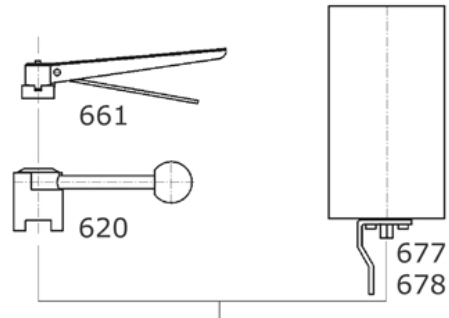

butterfly valve F-BW  
no. 662

[short name: 662\\*](#)

### technical product sheet

DN	d	Rd	L	h	Art.-Nr.
25	26	52x1/6"	64	81	GL-662-025
32	32	58x1/6"	67	84	GL-662-032
40	38	65x1/6"	76	86	GL-662-040
50	50	78x1/6"	78	92	GL-662-050
65	66	95x1/6"	82	101	GL-662-065
80	81	110x1/4"	97	114	GL-662-080
100	100	130x1/4"	108	124	GL-662-100
125	125	160x1/4"	146	143	GL-662-125
150	150	190x1/4"	127	160	GL-662-150

### Control elements

No. 620 - Pull handle; optional 360° circuit no. 620-51

No. 661 - Pliers handle with locking disc 360° made of stainless steel

No. 677 - Pneumatic actuator, air-air

No. 678 - Pneumatic actuator, air-spring