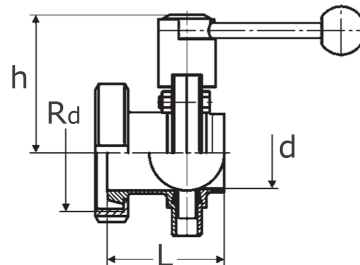

butterfly valve F-BW  
no. 662

[short name: 662\\*](#)

### technical product sheet

DN	d	Rd	L	h	Art.-Nr.
25	26	52x1/6"	64	81	GL-662-025
32	32	58x1/6"	67	84	GL-662-032
40	38	65x1/6"	76	86	GL-662-040
50	50	78x1/6"	78	92	GL-662-050
65	66	95x1/6"	82	101	GL-662-065
80	81	110x1/4"	97	114	GL-662-080
100	100	130x1/4"	108	124	GL-662-100
125	125	160x1/4"	146	143	GL-662-125
150	150	190x1/4"	127	160	GL-662-150

### Control elements

No. 620 - Pull handle; optional 360° circuit no. 620-51

No. 661 - Pliers handle with locking disc 360° made of stainless steel

No. 677 - Pneumatic actuator, air-air

No. 678 - Pneumatic actuator, air-spring

### Parts list

No.	Designation	Material
1	Liner	self-lubricating
2	Butterfly valve	Stainless steel
3	Seal	EPDM; optional silicone or Viton
4	Main body	Stainless steel